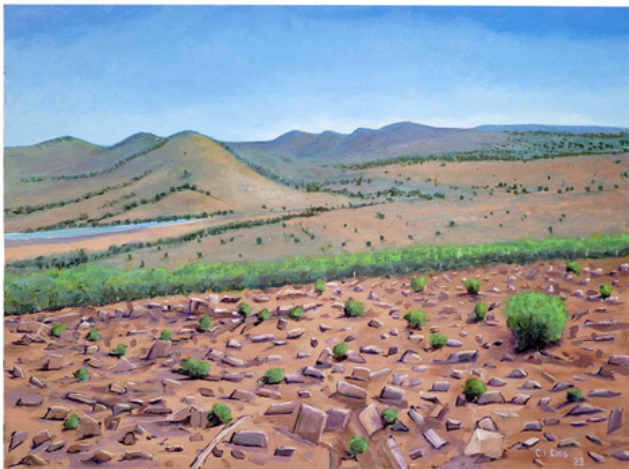


THE ARID ZONE

An exhibition by Chris Ellis

FLINDERS RANGES I

Oil on cotton
910mm x 1220mm

\$3000

FLINDERS RANGES II

Oil on linen
910mm x 1220mm

\$3000

FOWLERS GAP I

Oil on cotton
760mm x 1525mm

\$3000

FLINDERS RANGES TRIPTYCH

\$9000

Oil on linen

910mm x 3660mm (I 910mm x 1220mm, \$3000; II

910mm x 1220mm, \$3000; III 910mm x 1220mm, \$3000)

RED CENTRE

Oil on linen
910mm x 1220mm

\$3000

THE ARID ZONE

Oil on linen
1220mm x 1525mm

\$4000

MURRAY RIVER IN FLOOD

Oil on linen
910mm x 1220mm