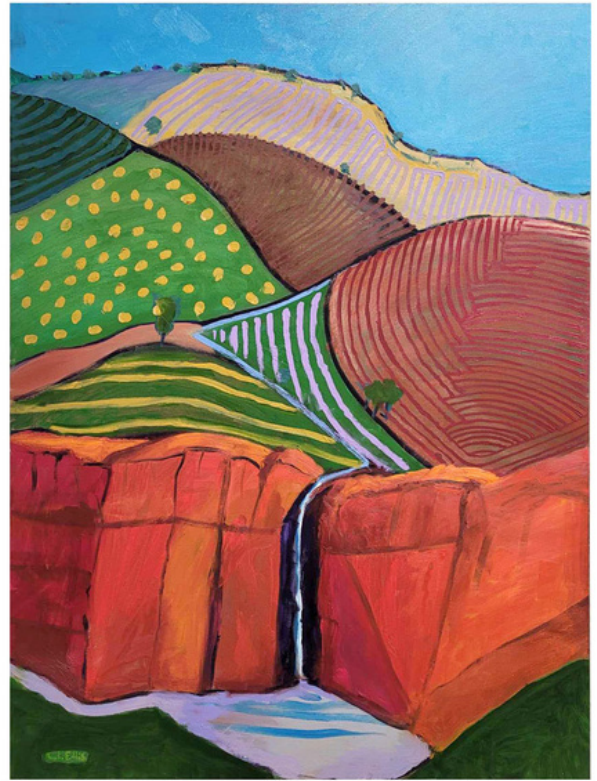


THE ARID ZONE

An exhibition by Chris Ellis

FLINDERS RANGES I

Oil on cotton
910mm x 1220mm

\$3000

FLINDERS RANGES II

Oil on linen
910mm x 1220mm

\$3000

FOWLERS GAP I

Oil on cotton
760mm x 1525mm

\$3000

FLINDERS RANGES TRIPTYCH

\$9000

Oil on linen

910mm x 3660mm (I 910mm x 1220mm, \$3000; II

910mm x 1220mm, \$3000; III 910mm x 1220mm, \$3000)

RED CENTRE

Oil on linen
910mm x 1220mm

\$3000

THE ARID ZONE

Oil on linen
1220mm x 1525mm

\$4000

MURRAY RIVER IN FLOOD

Oil on linen
910mm x 1220mm

\$3500

FULL DAM FOWLERS GAP

Oil on linen
910mm x 1220mm

\$3000

CLOUDS OVER THE RANGES

Oil on linen
1220mm x 1220mm

\$3500

TUMBARUMBA